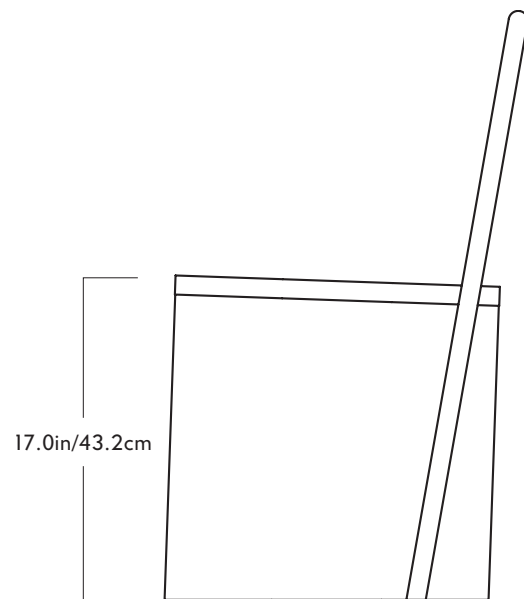

## Three Plane Chair

Materials  
Hard Maple, Black Walnut, or White Oak

Dimensions  
W 20in/50.8cm H 30.5in/77.5cm D 19in/48.3cm  
Seat Height: 17in/43.2cm

Weight  
28lb/12.7kg  
*\*Product weights may vary by wood material*