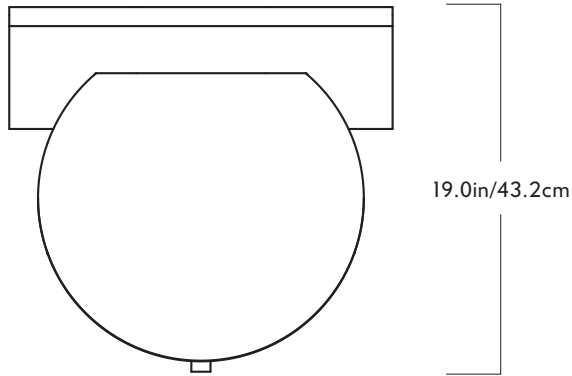

## Three Plane Chair

Materials  
Hard Maple, Black Walnut, or White Oak

Dimensions  
W 20in/50.8cm H 30.5in/77.5cm D 19in/48.3cm  
Seat Height: 17in/43.2cm

Weight  
28lb/12.7kg  
*\*Product weights may vary by wood material*