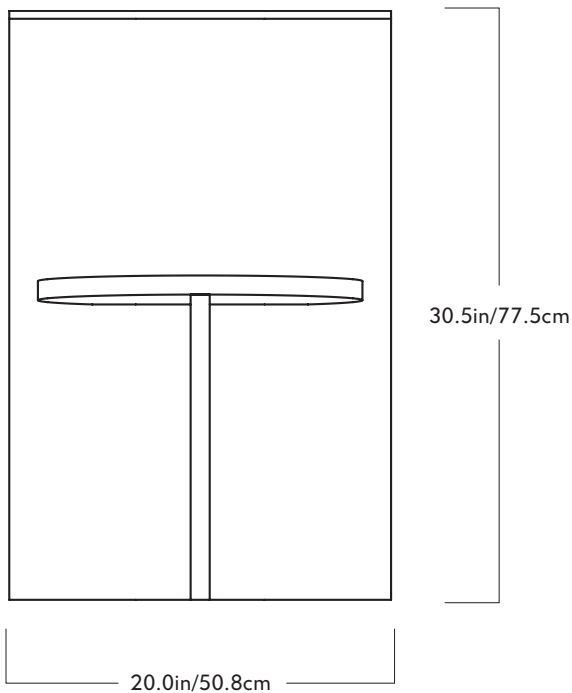

## Three Plane Chair

Materials  
Hard Maple, Black Walnut, or White Oak

Dimensions  
W 20in/50.8cm H 30.5in/77.5cm D 19in/48.3cm  
Seat Height: 17in/43.2cm

Weight  
28lb/12.7kg  
*\*Product weights may vary by wood material*